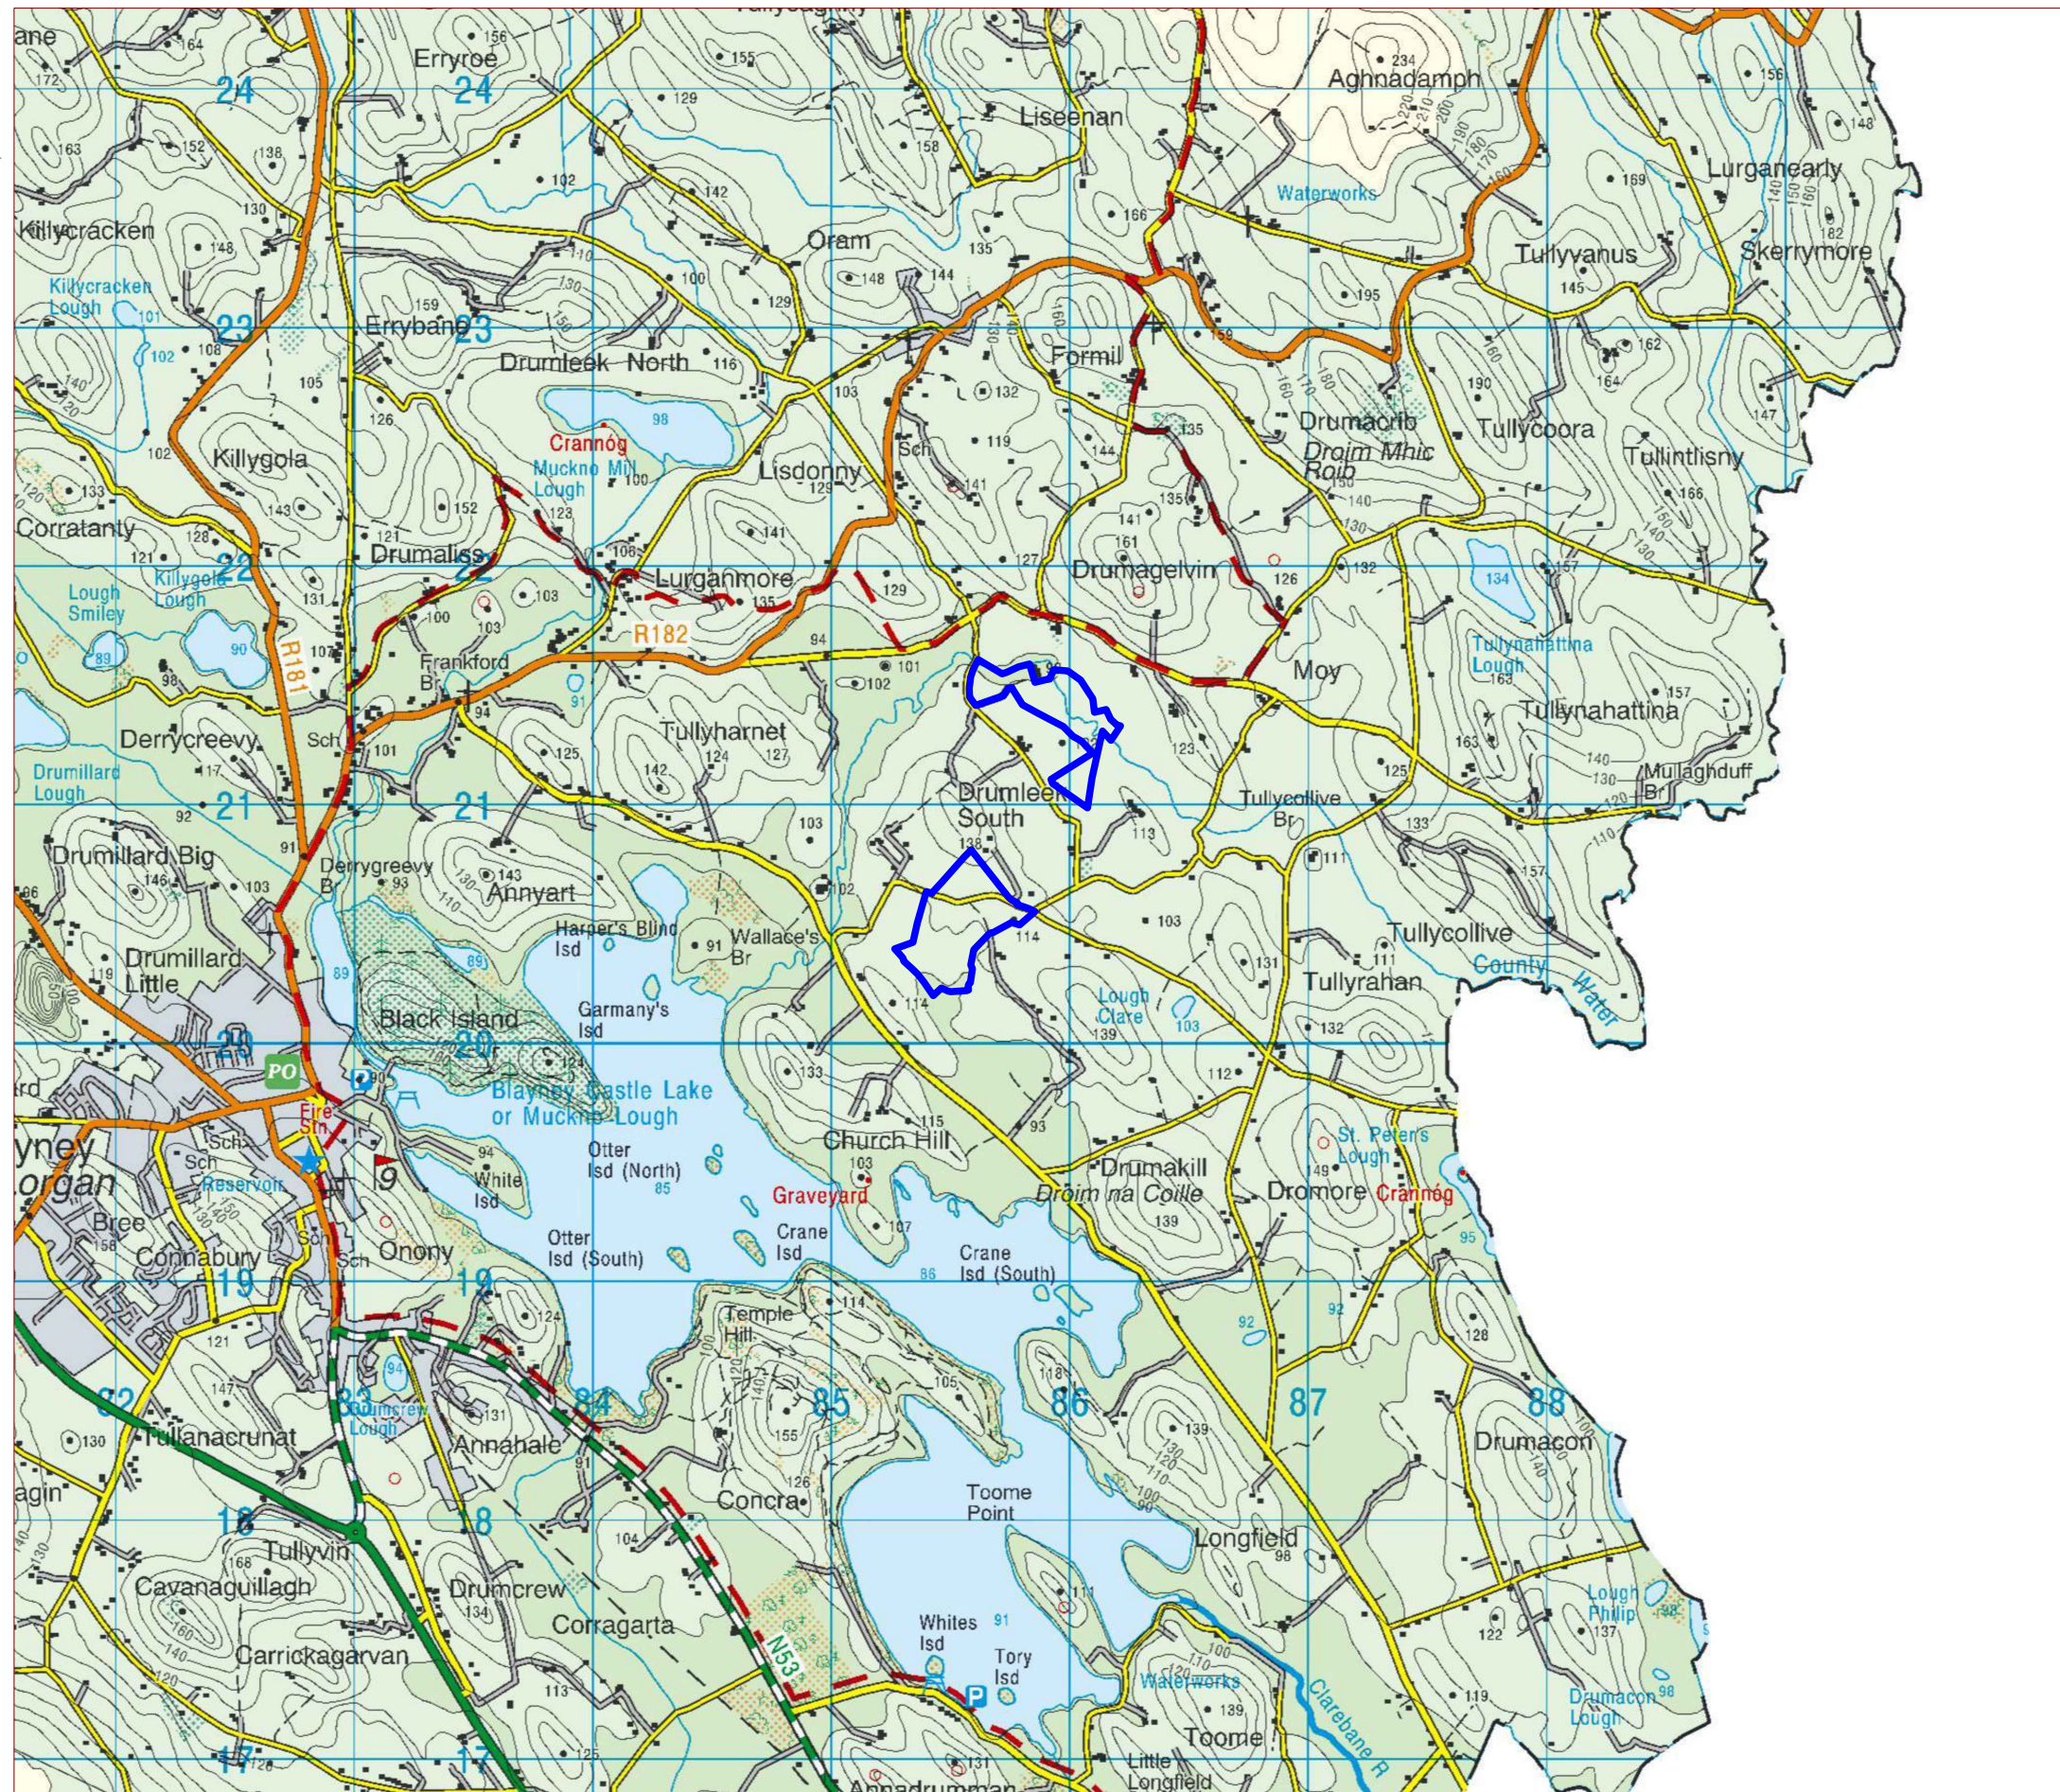

Legend:
 Replant Land Location

Date:	Rev:	Description:	Drawn By:

Agent Address:
 Galetech Energy Services,
 Clondargan,
 Stradone,
 Co. Cavan

Job Title:
 Cush Wind Farm

Client:
 Cush Wind Ltd

Drawing Title:
 Alternative Forestry Re-Plant Lands
 - Option RP1 Site Location