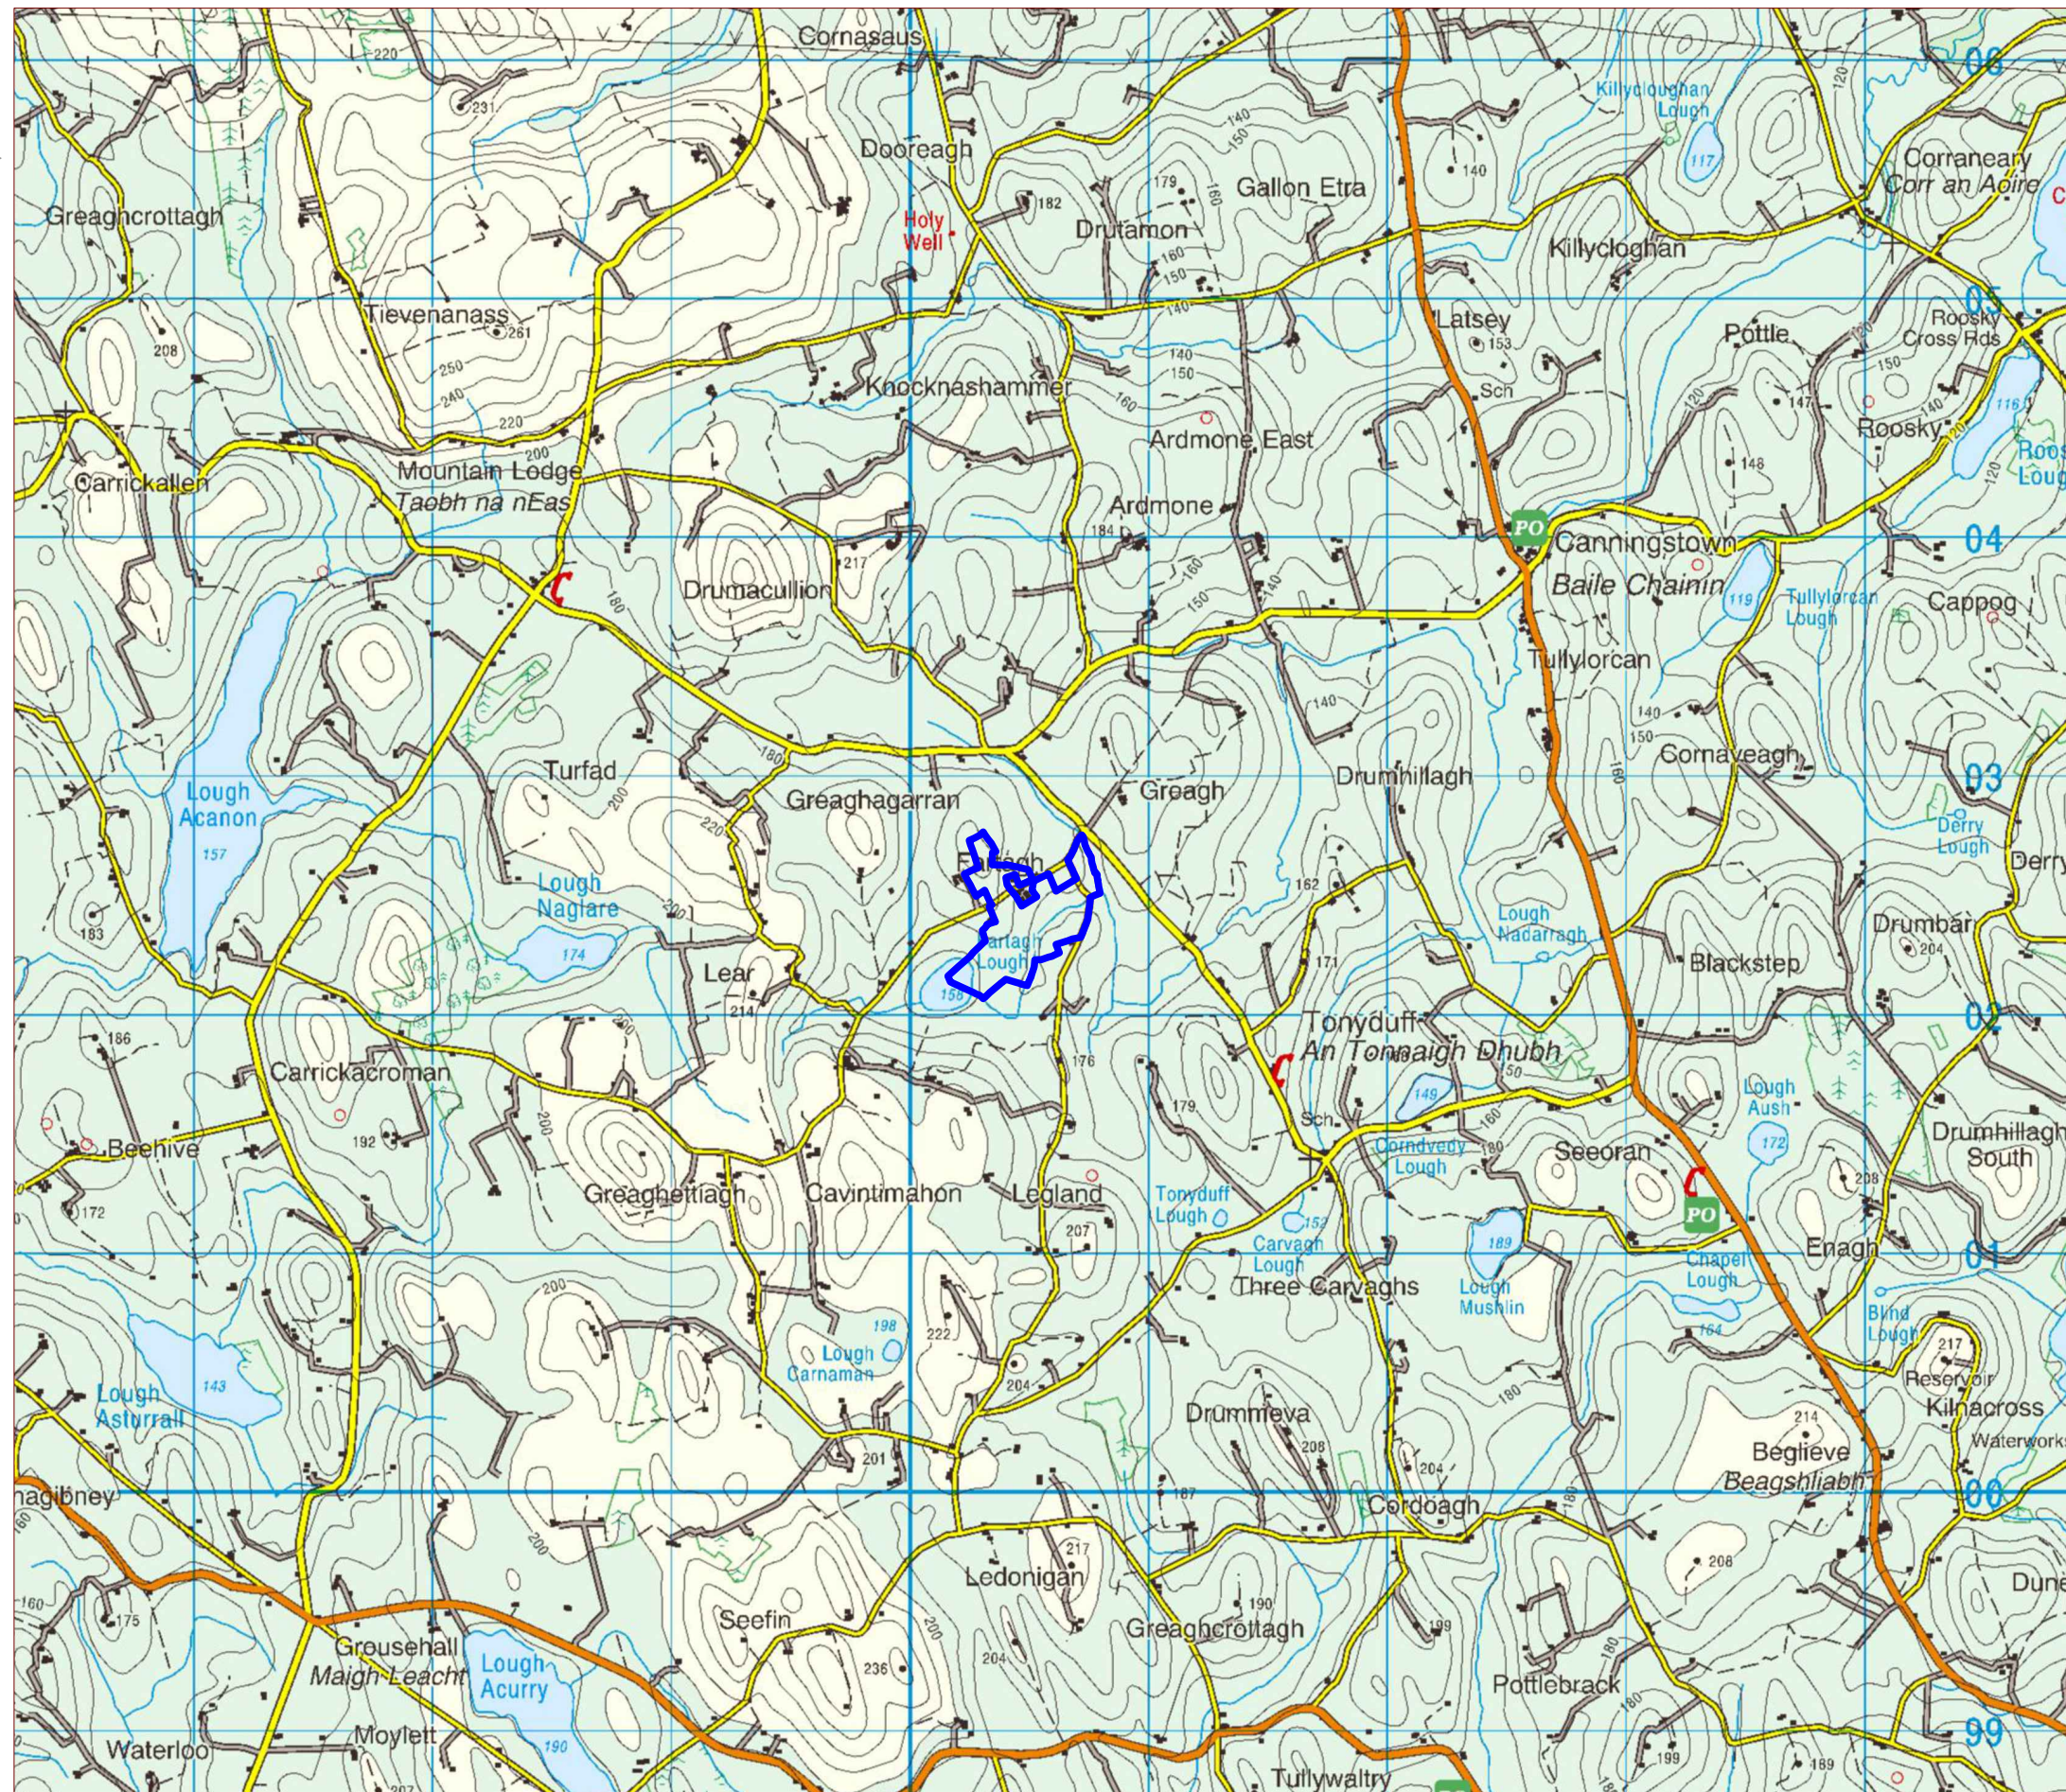

Drawing No.:
CUS_PAS_EIAR_011

Revision No.:
0

Scale:
(A3) 1:8,000

Date:
05/12/2023

Drawn By:
C.M.P

Checked By:
D.O

Confirmed By:
S.C

Legend:
 Replant Land Location

Date:	Rev:	Description:	Drawn By:
Agent Address:			
Galetech Energy Services, Clondargan, Stradone, Co. Cavan			

Job Title:
Cush Wind Farm

Client:
Cush Wind Ltd

Drawing Title:
Alternative Forestry Re-Plant Lands - Option RP2 Site Location